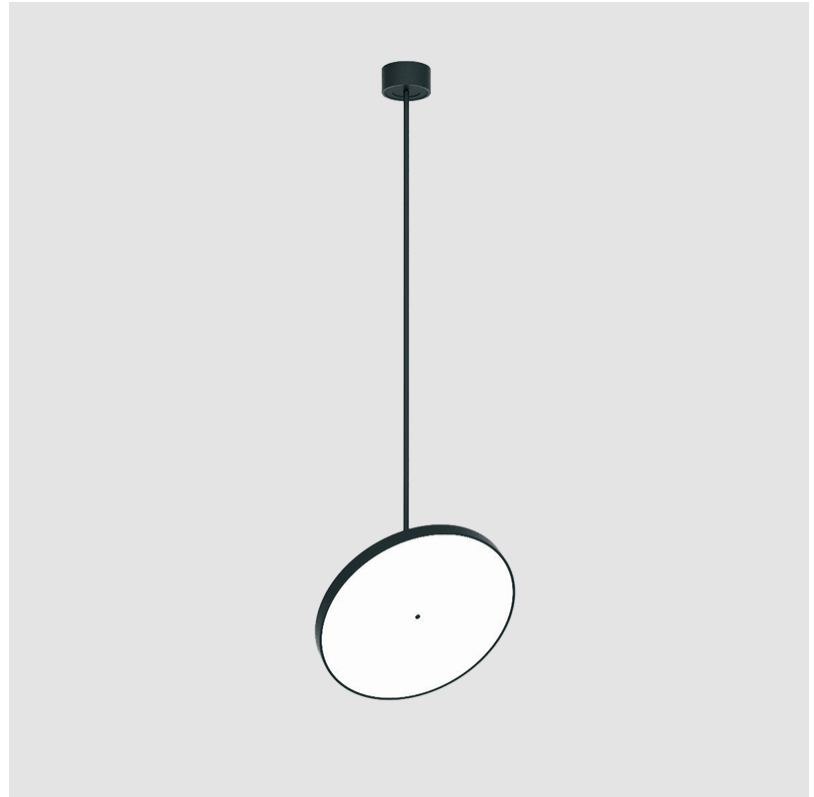

GENERAL

Series: Sign Diva Flex
Subseries: Sign Diva Flex
Brand: Prolicht
Division: Architectural
Mounting Type: Suspension
Mounting Location: Ceiling
Subcategory: Pendant

PHYSICAL

Shape: Round
Diameter (mm): 570
Diameter (in): 22 7/16
Height (mm): 1620
Height (in): 63 3/4
Light Distribution: Adjustable / Direct
Weight (kg): 7.077
Weight (lbs): 15.42
Diffuser: PMMA - Opal / Micro-Prism / Sparkling Secret / Vintage Industrial
Fixture Finish: SSR / BKV / CWI / CRY / HAB / UFT / ITA / RUA / FTG / MYG / LOD / PUS / FRO / FUP / KIA / POP / BLS / SPG / MEY / GOH / GUM / CHC / COM / ABZ / JAG / OBR / MOS / ROR
Fixture Material: Extruded Aluminum / Steel

ELECTRICAL

Lamp Type: LED (Zhaga Standard)
Input Wattage (W): 58.3
Total Output Wattage (W): 53
Dimming: Tri-Mode (Non-Dimming and Phase Dimming (120Vac only) and 0-10V Dimming)
Driver Included: Yes
Driver Location: Integrated
Driver Type: Constant Current - Universal
Driver Class: Class 2
Input Voltage (V): 120 - 277
Constant Current (MA): 350

LED

Color Temperature (°K): 2700 / 3000 / 3500 / 4000
Max. Delivered Lumen (lm): 4439 / 4759 / 4801 / 4899
Nominal Lumen (lm): 6199 / 6646 / 6705 / 6842
CRI: >90 CRI
Lamp Life (hrs): 50000

OPTICAL

Adjustability: Rotational 170°; Tilt 90°

RATINGS AND CERTIFICATIONS

Certified By: Certified for North American Standards
IP rating: IP20

PROJECT
TYPE
SPECIFIER
QUANTITY
DATE