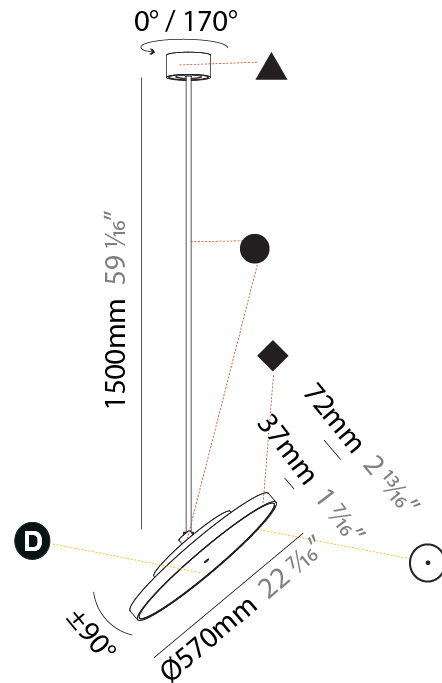

GENERAL

Series: Sign Diva Flex
Subseries: Sign Diva Flex
Brand: Prolicht
Division: Architectural
Mounting Type: Suspension
Mounting Location: Ceiling
Subcategory: Pendant

PHYSICAL

Shape: Round
Diameter (mm): 570
Diameter (in): 22 7/16
Height (mm): 1620
Height (in): 63 3/4
Light Distribution: Adjustable / Direct
Weight (kg): 7.077
Weight (lbs): 15.42
Diffuser: PMMA - Opal / Micro-Prism / Sparkling Secret / Vintage Industrial
Fixture Finish: SSR / BKV / CWI / CRY / HAB / UFT / ITA / RUA / FTG / MYG / LOD / PUS / FRO / FUP / KIA / POP / BLS / SPG / MEY / GOH / GUM / CHC / COM / ABZ / JAG / OBR / MOS / ROR
Fixture Material: Extruded Aluminum / Steel

ELECTRICAL

Lamp Type: LED (Zhaga Standard)
Input Wattage (W): 58.3
Total Output Wattage (W): 53
Dimming: Tri-Mode (Non-Dimming and Phase Dimming (120Vac only) and 0-10V Dimming)
Driver Included: Yes
Driver Location: Integrated
Driver Type: Constant Current - Universal
Driver Class: Class 2
Input Voltage (V): 120 - 277
Constant Current (MA): 350

LED

Color Temperature (°K): 2700 / 3000 / 3500 / 4000
Max. Delivered Lumen (lm): 4439 / 4759 / 4801 / 4899
Nominal Lumen (lm): 6199 / 6646 / 6705 / 6842
CRI: >90 CRI
Lamp Life (hrs): 50000

OPTICAL

Adjustability: Rotational 170°; Tilt 90°

RATINGS AND CERTIFICATIONS

Certified By: Certified for North American Standards
IP rating: IP20

PROJECT
TYPE
SPECIFIER
QUANTITY
DATE